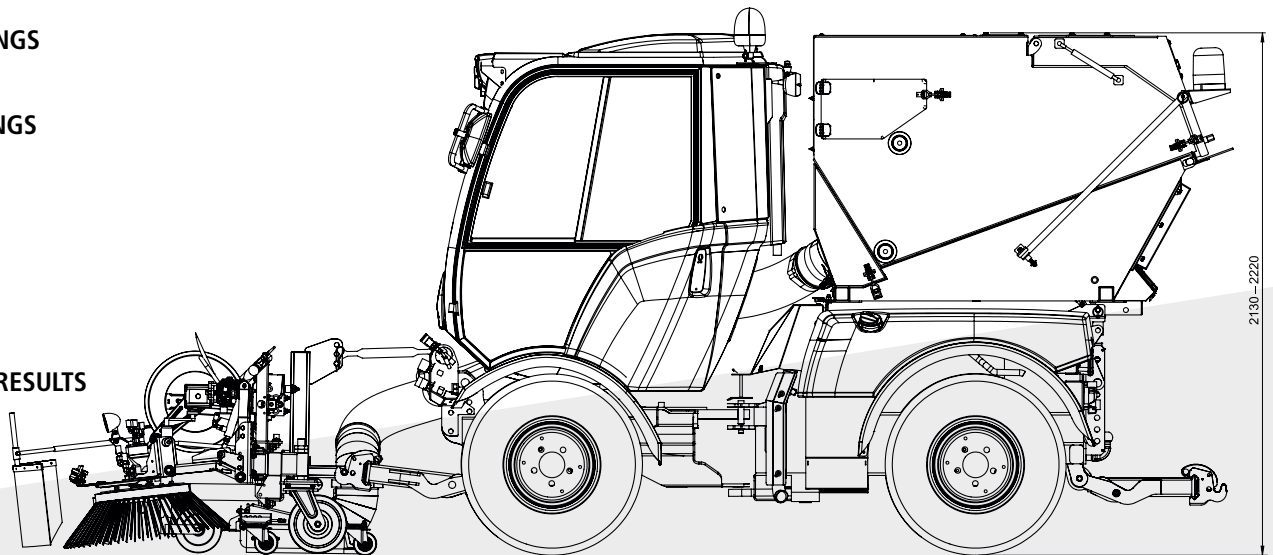

YOUR BENEFITS

- € COST SAVINGS
- 🕒 TIME SAVINGS
- ⚠️ SAFETY
- 😊 COMFORT
- 👍 WORKING RESULTS

HOPPER

- € Robust aluminium container with usable container volume of 0.8 m³ / 1.2 m³
- € Noise and fuel reduction since the maximum suction is reached at just 2000 rpm / 1500 rpm
- 😊
- 👍 Optimum dust binding thanks to the intelligent circulating water system: The circulating water in the dirt tank flows back into the dirty water tank and is moved into the suction hose for dust binding
- €
- 🕒 Can be used for extended working periods even in dry conditions thanks to its large fresh water tank (220 l / 280 l)
- € Hand-held suction hose with fresh water injection
- ⚠️ Rear-view camera for safety and an overview of your surroundings when sweeping
- 😊

BRUSH SYSTEM

- € Flexibly adaptable sweeper with individual brush control and parallel control; for example, to sweep out parking spaces
- 👍
- 😊 Protection of the brushes and improved sweeping results thanks to the left- and right-hand independent hydraulic brush relief
- 👍
- 👍 Right- or left-hand brush optionally available as a weed brush with hydraulic inclination adjustment
- 👍 Optimum dust binding thanks to the integrated fresh water nozzles on the brushes and on the suction mouth
- 👍 Maximum sweeping width even when the suction mouth is mostly covered and optimum collection of swept material thanks to the 74 cm-wide stainless steel suction mouth
- 👍 Simple collection of litter and leaves thanks to the electric coarse debris flap
- 😊 Single-handed operation: All operating elements are clearly arranged on the armrest